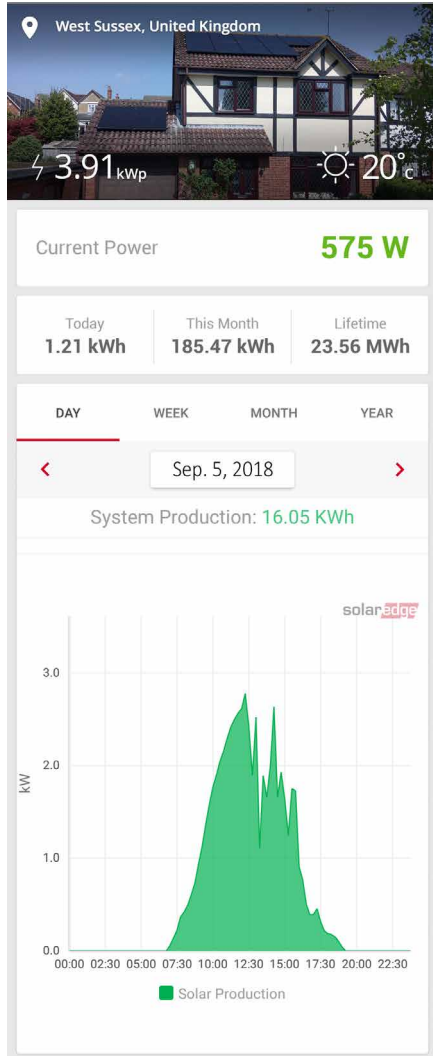

Get real-time insight into your home energy production and usage

Once the SolarEdge energy meter is installed, use the monitoring platform to view your home energy production and consumption levels.

SolarEdge system without an energy meter installed