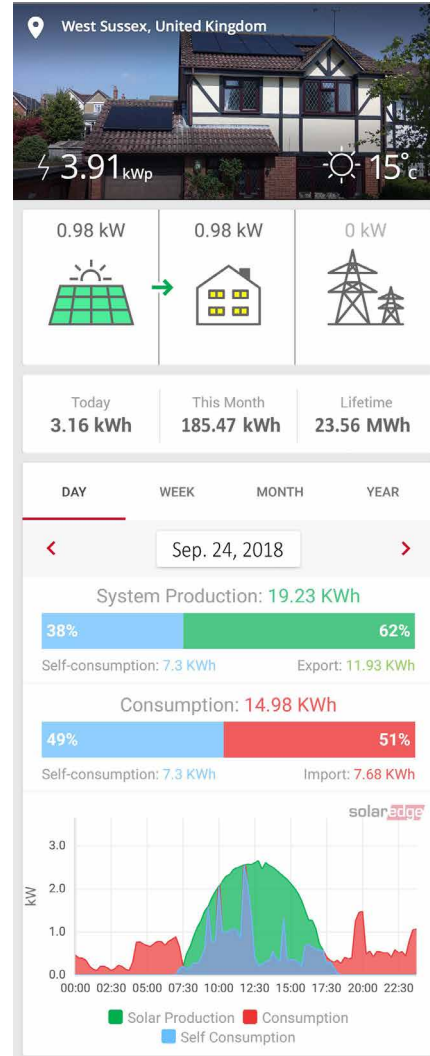

Monitor Your Home Consumption with a SolarEdge Energy Meter

Bring your energy use into focus. Lower your electricity bills simply by understanding how much you are using and when.

The SolarEdge energy meter provides full insight into the electricity produced by your solar system and the consumption of your household 24 hours a day, displayed in the SolarEdge monitoring mobile app in an easy to understand format.

Get real-time insight into your home energy production and usage

Once the SolarEdge energy meter is installed, use the monitoring platform to view your home energy production and consumption levels.

SolarEdge system without an energy meter installed

SolarEdge system with an energy meter installed

Monitoring graph legend

- **Solar production:** Production from the solar system
- **Self-consumption:** Self-consumed energy from solar
- **Consumption:** Energy imported from the grid