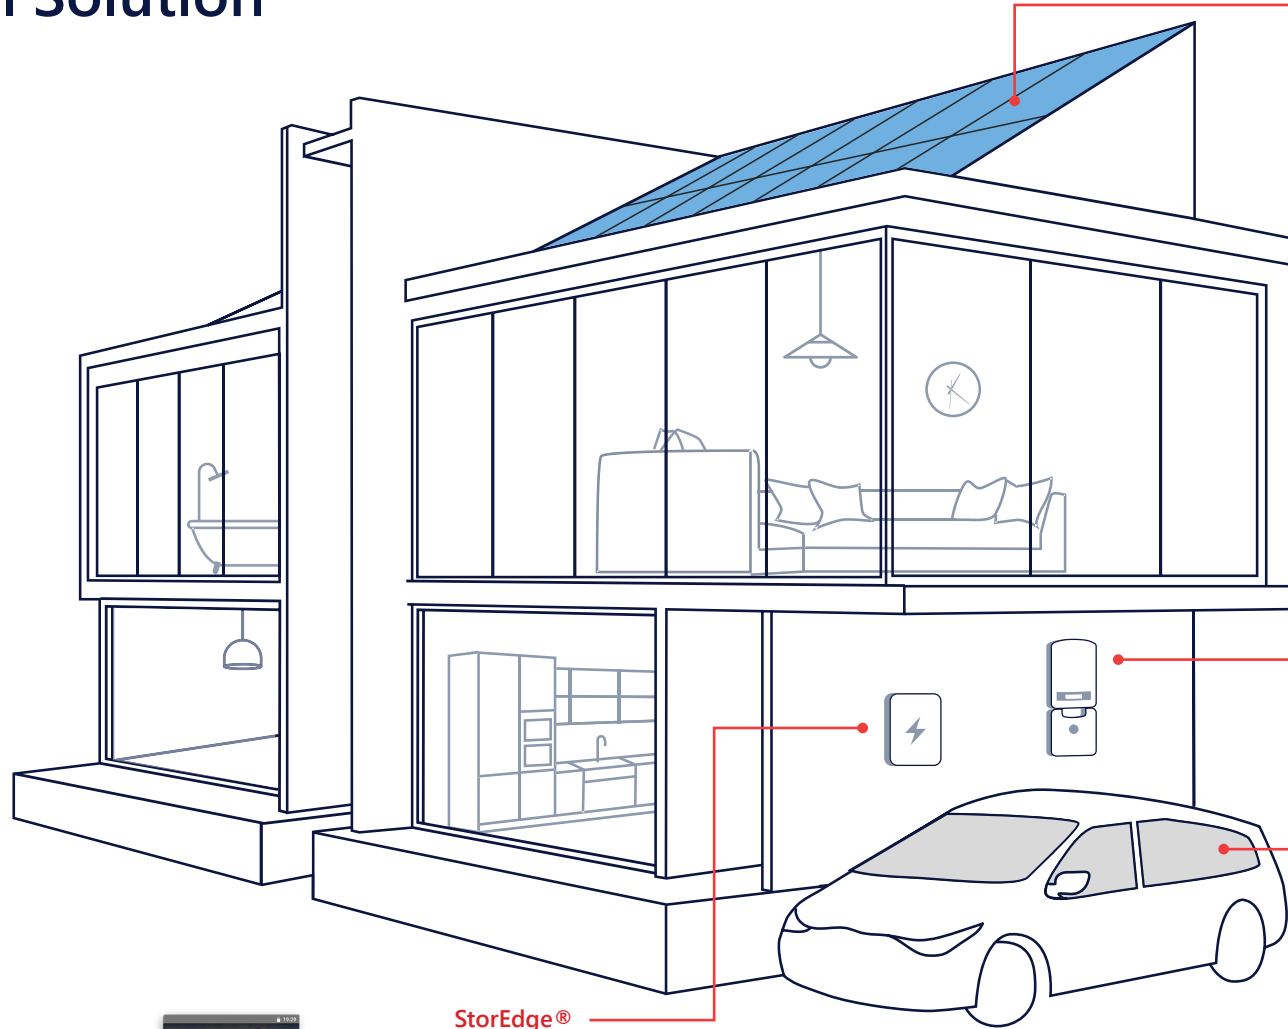

More Aesthetic Rooftops

SolarEdge enables optimal rooftop utilization, resulting in more modules on the roof for more energy, more savings, and more aesthetic rooftops.

Full System Monitoring

Monitor your real-time system performance from the palm of your hand. Accessible for free, anytime, anywhere, from your computer or mobile device.

Making Solar Systems Smarter

solar edge

/ The Complete SolarEdge Residential Solution

Power Optimizer

- Connects to each solar module enabling them to perform at maximum capability
- Provides greater energy production, enhanced safety, and constant feedback from each module