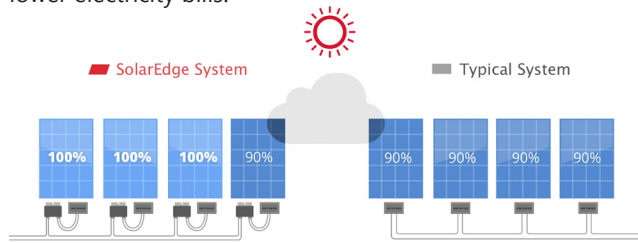

## More Energy

Install SolarEdge to maximize production from each solar module by eliminating power losses that can be caused by soiling, shading, or snow. More power = more revenue for faster system payback and lower electricity bills.