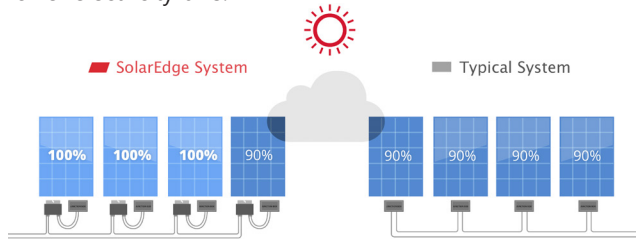

/ Power Your Home with SolarEdge

More Energy

Install SolarEdge to maximize production from each solar module by eliminating power losses that can be caused by soiling, shading, or snow. More power = more revenue for faster system payback and lower electricity bills.

More Aesthetic Rooftops

SolarEdge enables optimal rooftop utilization, resulting in more modules on the roof for more energy, more savings, and more aesthetic rooftops.

Full System Monitoring

Monitor your real-time system performance from the palm of your hand. Accessible for free, anytime, anywhere, from your computer or mobile device.